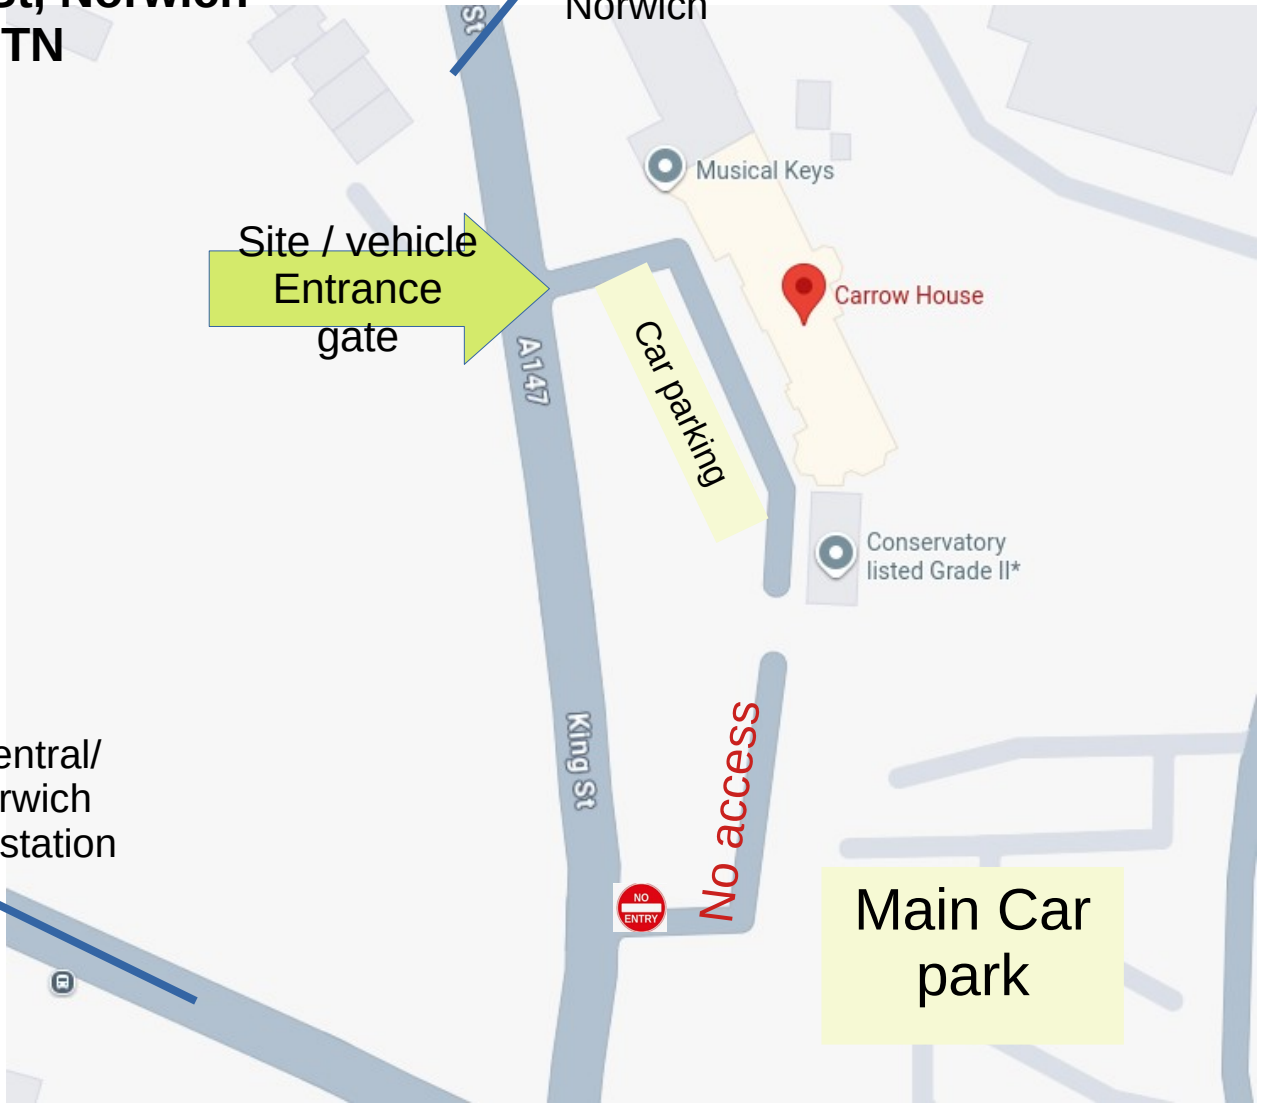

**Carrow House
(Norwich Unity Hub)
King St, Norwich
NR1 2TN**

To football ground and
railway station / East
Norwich

To
South/Central/
West Norwich
and bus station

To county hall/A47
southern bypass

Use this door!